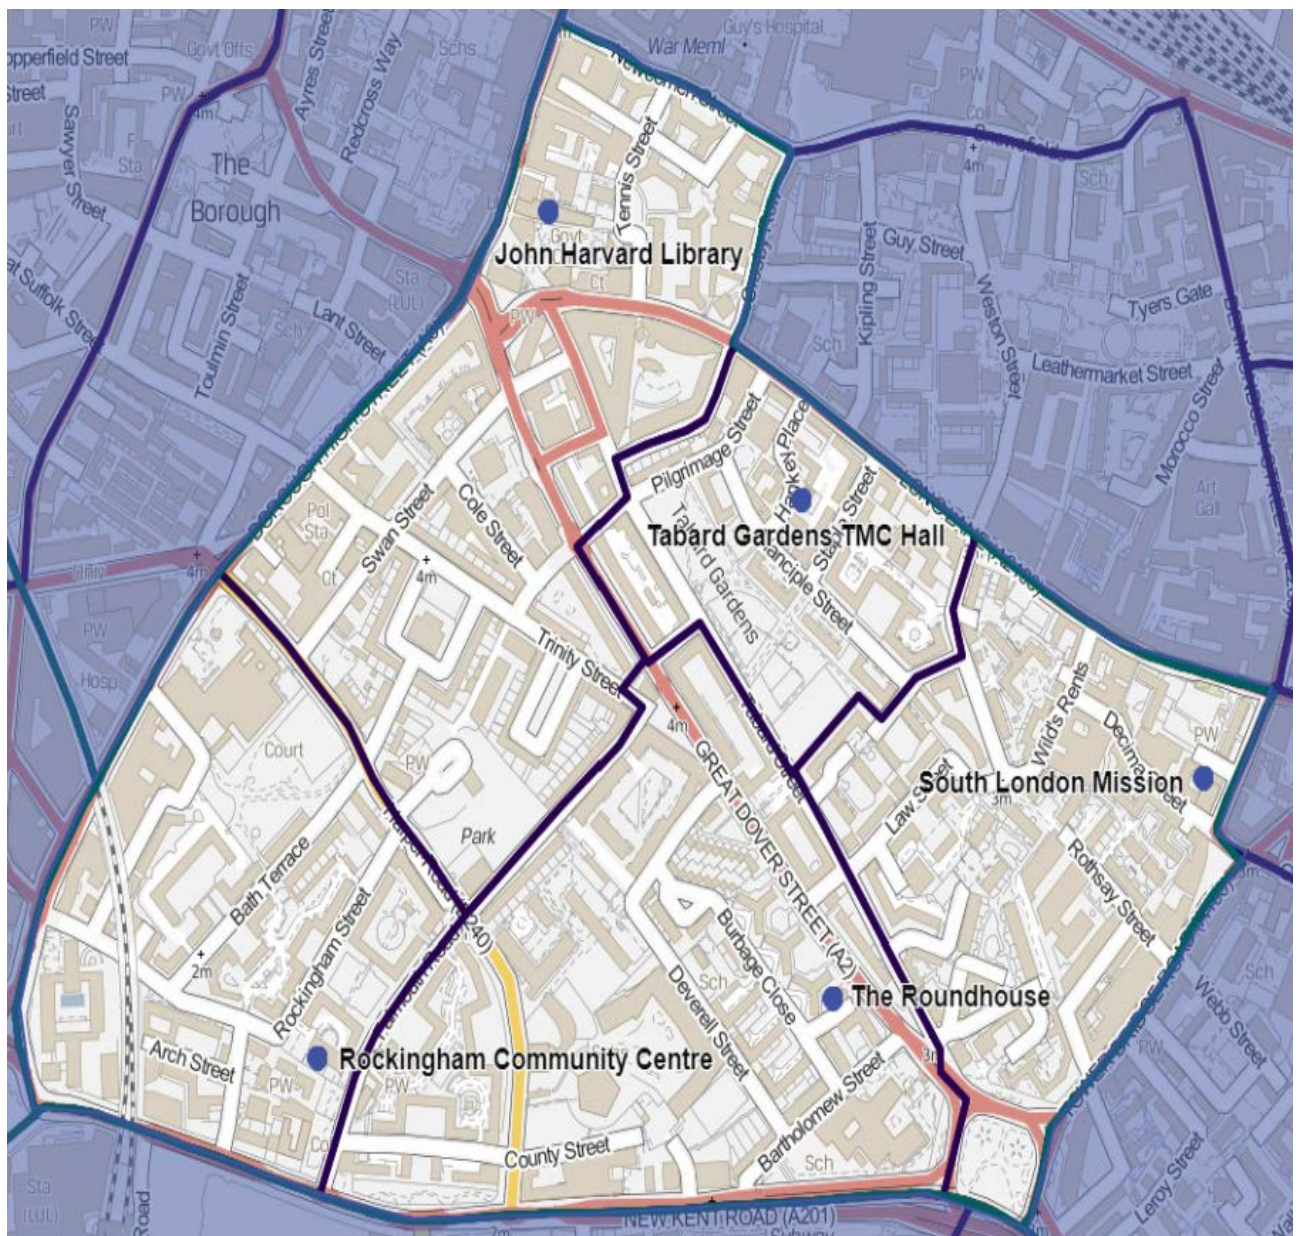

Chaucer

Chaucer	Address	Electorate	Status
Tabard Gardens TMC Hall	3 Hankey Place, SE1 4BQ	1,130	Existing
South London Mission	Central Hall, 256 Bermondsey St, SE1 3UJ	2,164	Existing
The Roundhouse	Corner of Cardinal Bourne St & Great Dover Street, SE1 4EH	2,062	Existing
Rockingham Community Centre	Falmouth Rd/Rockingham St, SE1 6RQ	2,192	Existing
John Harvard Library	211 Borough High Street London SE1 1JA	2,395	Existing