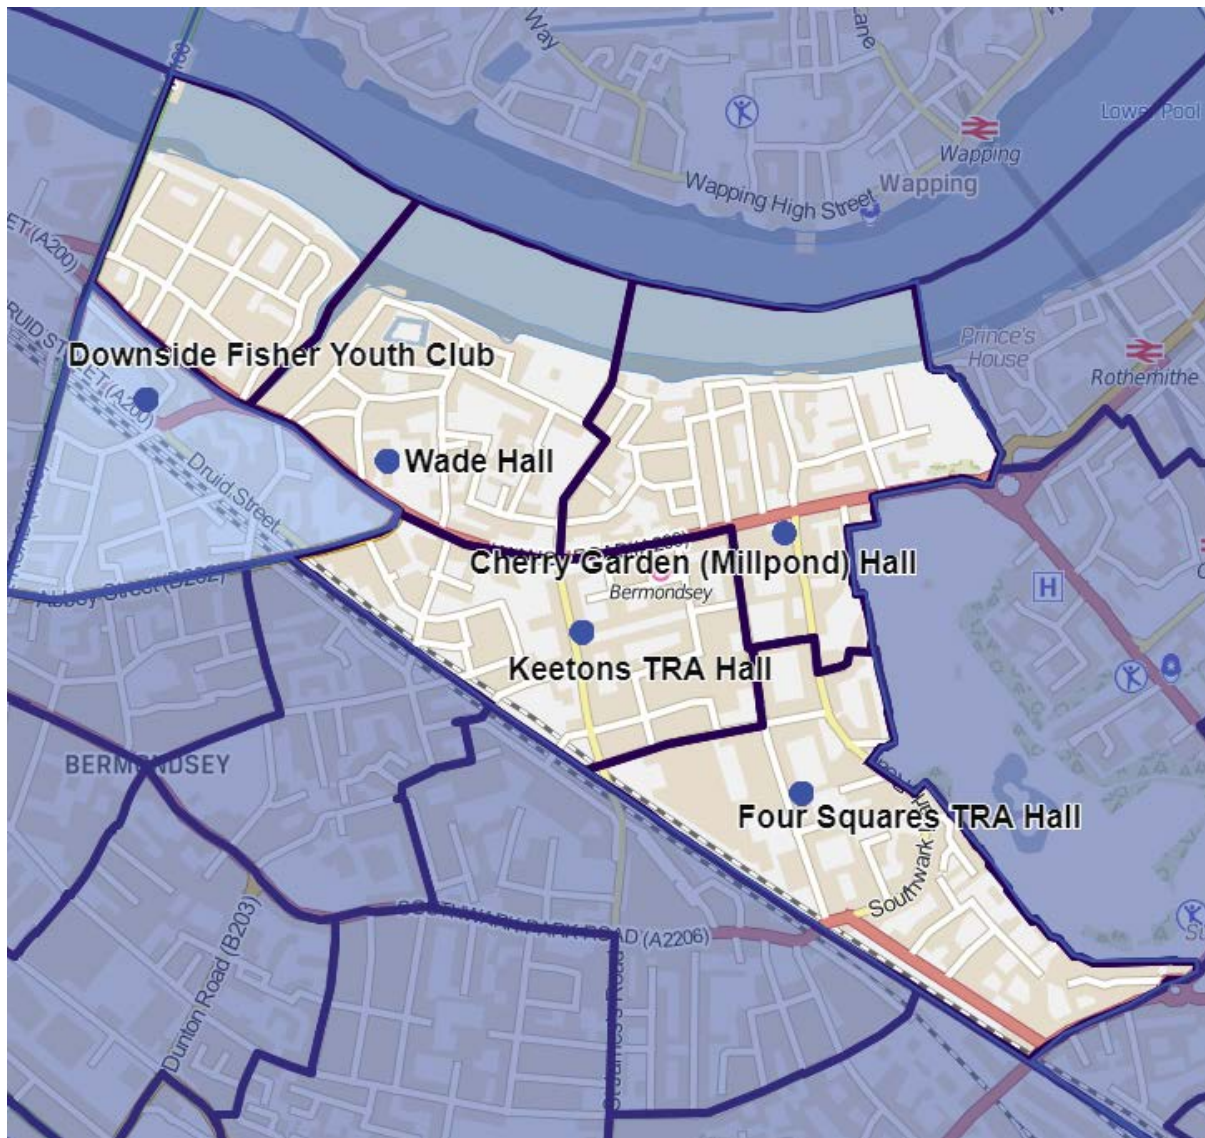

North Bermondsey	Address	Electorate	Status
Wade Hall	Dickens Estate, SE1 2DH	2,376	Existing
Downside Fisher Youth Club	Coxson Place, Druid Street, SE1 2EZ	2,326	Existing
Cherry Garden Hall (Millpond) Hall	210A Jamaica Road, SE16 4RT	2,017	Existing
Keetons TRA Hall	2 Tranton Road, Keetons Estate, London, SE16 4SE	2,242	New
Four Squares TRA Hall	1 Marden Square, London, SE16 2HZ	2,018	New