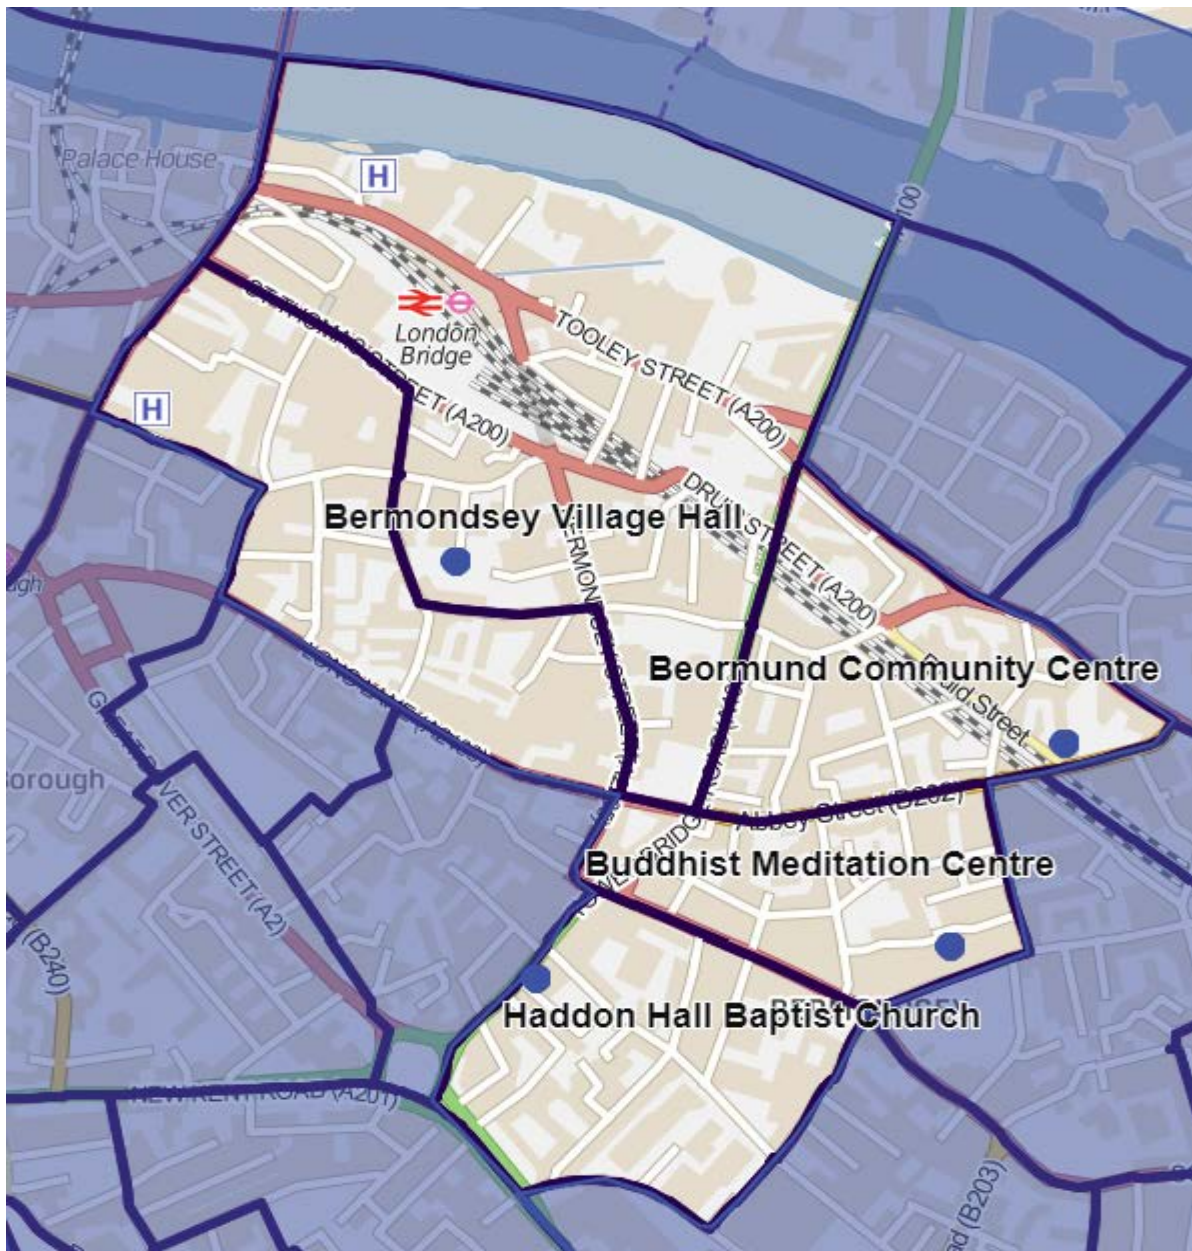

London Bridge & West Bermondsey

London Bridge & West Bermondsey	Address	Electorate	Status
Bermondsey Village Hall (Double)	Kirby Grove, London, SE1 3TD	1965 & 2,049	Existing
Beormund Community Centre	177 Abbey Street, London, SE1 2AN	2,327	Existing
Kagy Samye Dzung Buddhist Meditation Centre	15 Spa Road, London, SE16 3SA	2,013	Existing
Haddon Hall Baptist Church	22 Tower Bridge Road, SE1 4TR	1,327	Existing