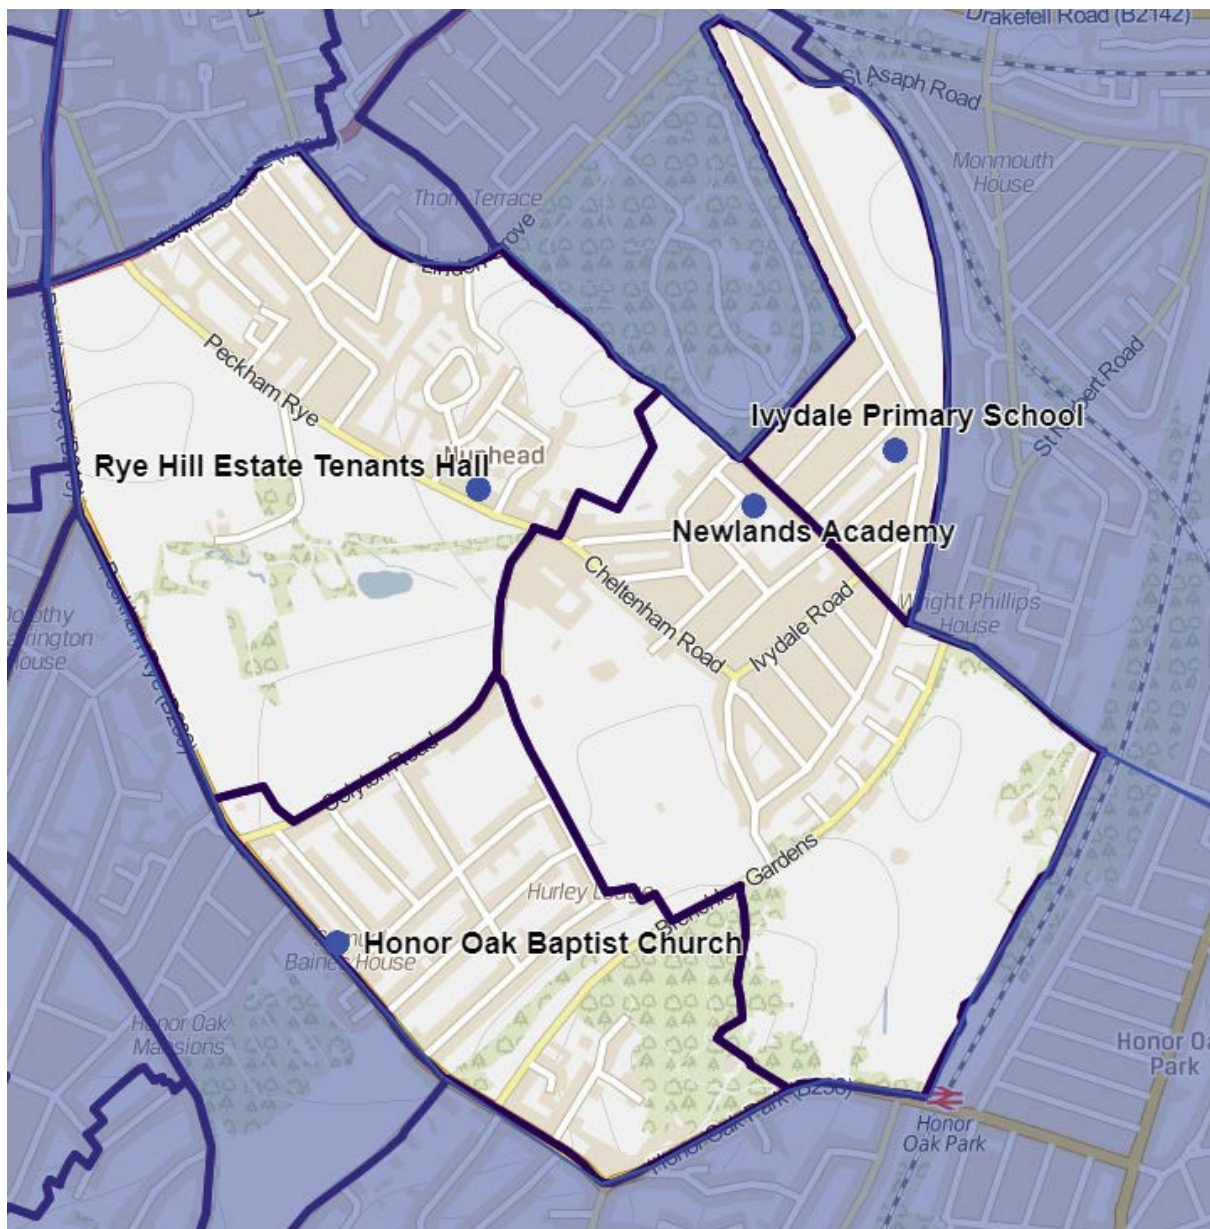

Peckham Rye

Peckham Rye	Address	Electorate	Status
Rye Hill Estate Tenants Hall	241 Peckham Rye, SE15 3HZ	2,571	Existing
Newlands Academy	Entrance via Rye Road, London, SE15 3AZ	2,062	Existing
Ivydale Primary School	Ivydale Road, Nunhead, SE15 3BU	1,174	Existing
Honor Oak Baptist Church	Forest Hill Road, SE22 0SG	1,604	Existing