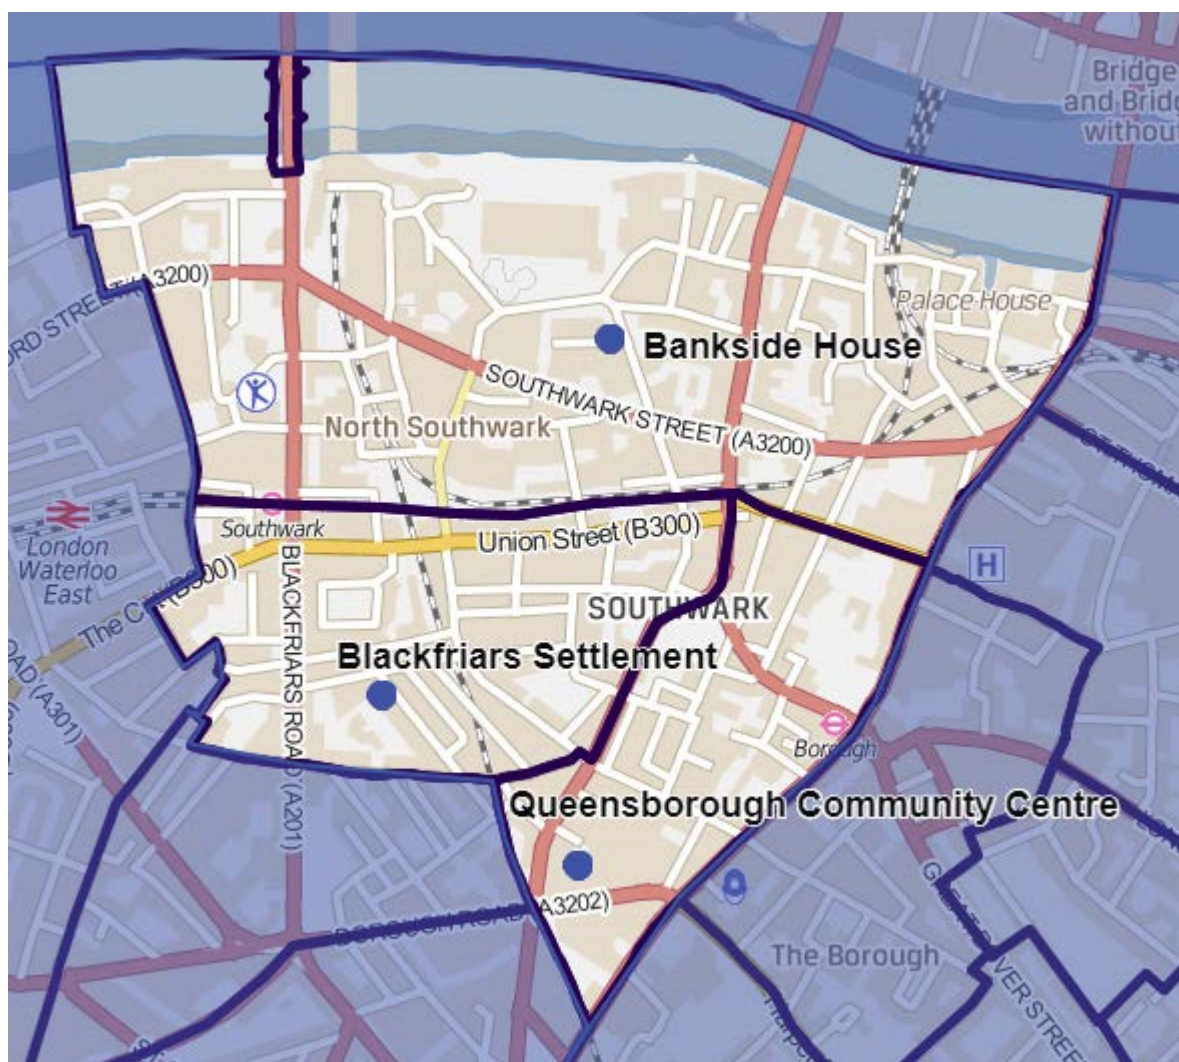

Borough & Bankside

Borough & Bankside	Address	Electorate	Status
Bankside House	24 Sumner Street, London, SE1 9JA	2,483	Existing
Queensborough Community Centre	Scovell Road, London, SE1 1QQ	1,975	Existing
Blackfriars Settlement	1 Rushworth Street, SE1 0RB	1,751	Existing