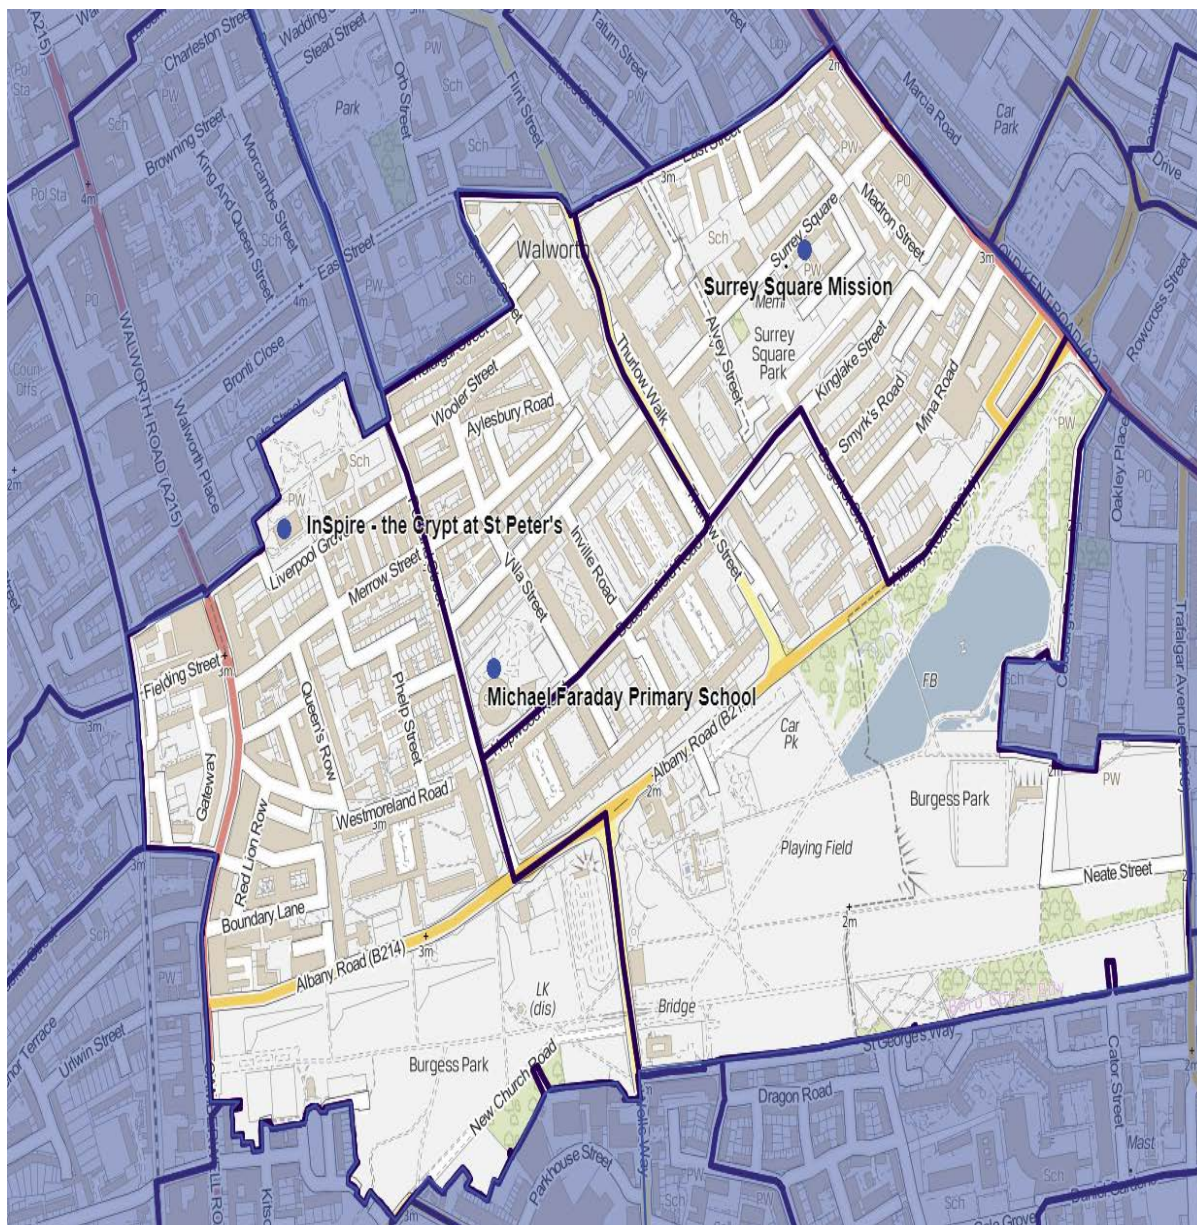

Borough & Bankside

Borough & Bankside	Address	Electorate	Status
Bankside House	24 Sumner Street, London, SE1 9JA	2,483	Existing
Queensborough Community Centre	Scovell Road, London, SE1 1QQ	1,975	Existing
Blackfriars Settlement	1 Rushworth Street, SE1 0RB	1,751	Existing

Chaucer

Chaucer	Address	Electorate	Status
Tabard Gardens TMC Hall	3 Hankey Place, SE1 4BQ	1,130	Existing
South London Mission	Central Hall, 256 Bermondsey St, SE1 3UJ	2,164	Existing
The Roundhouse	Corner of Cardinal Bourne St & Great Dover Street, SE1 4EH	2,062	Existing
Rockingham Community Centre	Falmouth Rd/Rockingham St, SE1 6RQ	2,192	Existing
John Harvard Library	211 Borough High Street London SE1 1JA	2,395	Existing

Faraday

Faraday	Address	Electorate	Status
Surrey Square Mission	16 Surrey Square, London, SE17 2JU	2,340	Existing
Michael Faraday Primary School (Double)	Portland Street, (Hopwood Road entrance), SE17 2HR	1,997 & 1507	Existing
InSpire - the Crypt at St Peter's	Liverpool Grove, SE17 2HH	2,311	Existing