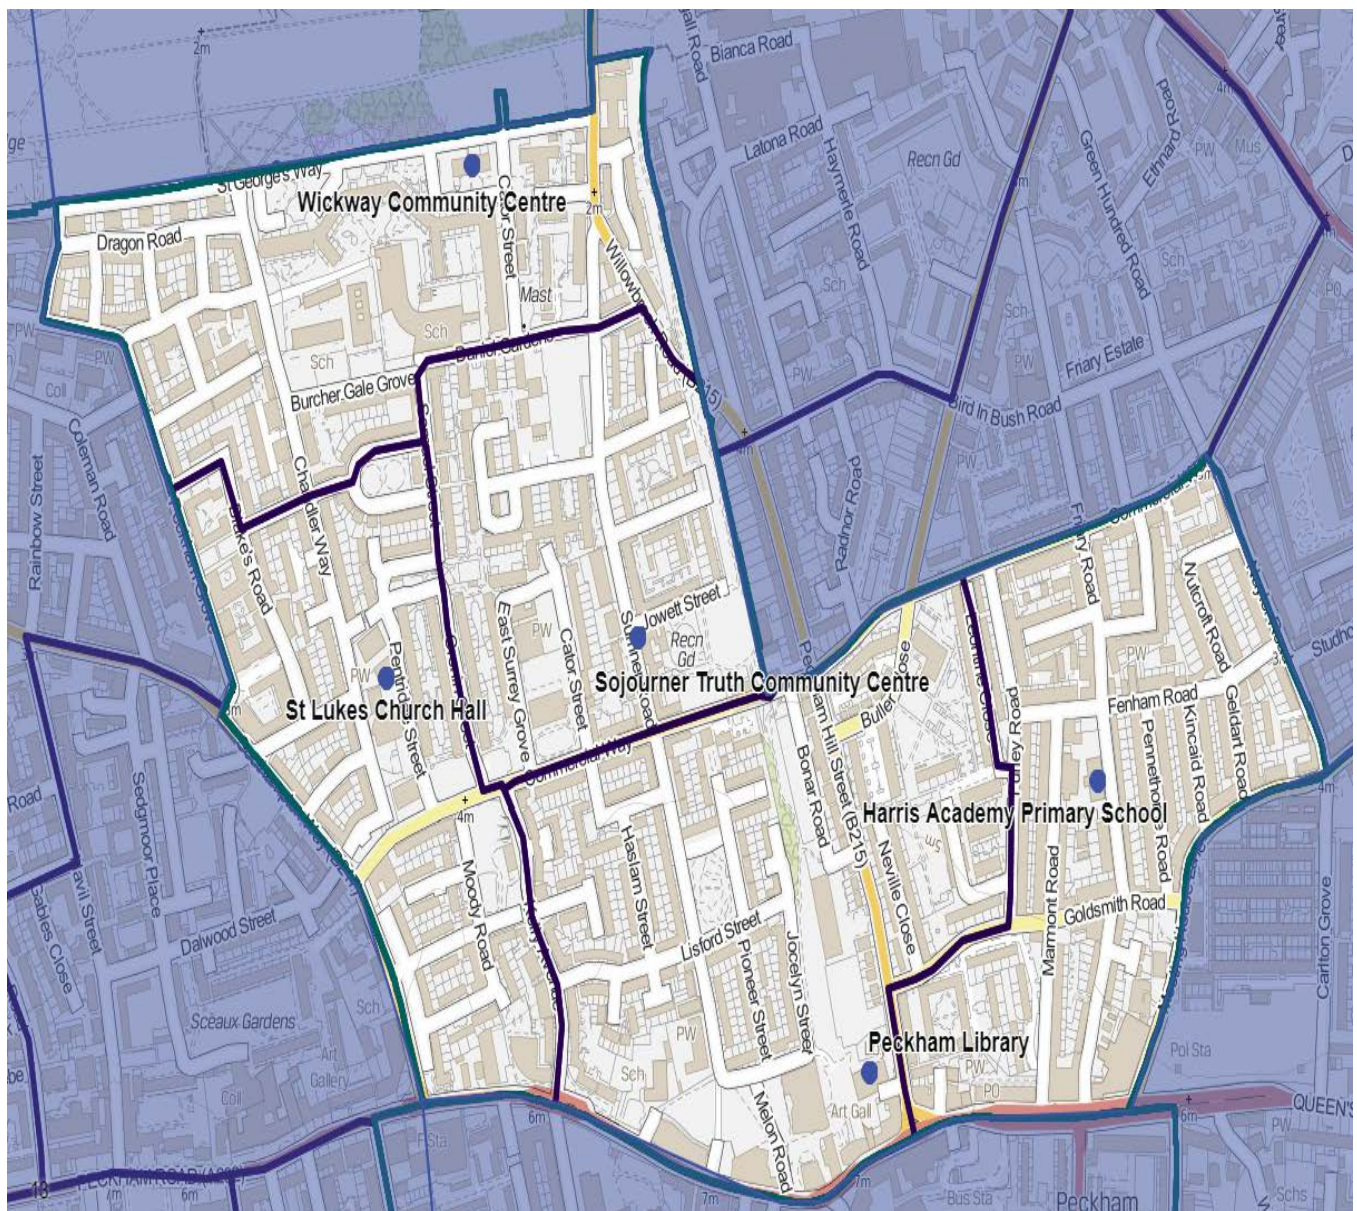

Peckham

Peckham	Address	Electorate	Status
St Lukes Church Hall	Pentridge Street, St Lukes Church Hall, SE15 6ED	1,767	Existing
Wickway Community Centre	Entrance on St George`s Way, SE15 6PL	1,994	Existing
Sojourner Truth Community Centre	161 Sumner Road, SE15 6LJ	1,604	Existing
Peckham Library	Peckham Hill Street, SE15 5JR	2,266	Existing
Harris Academy Primary School	Marmont Road Entrance, London, SE15 5TD	2,186	Existing