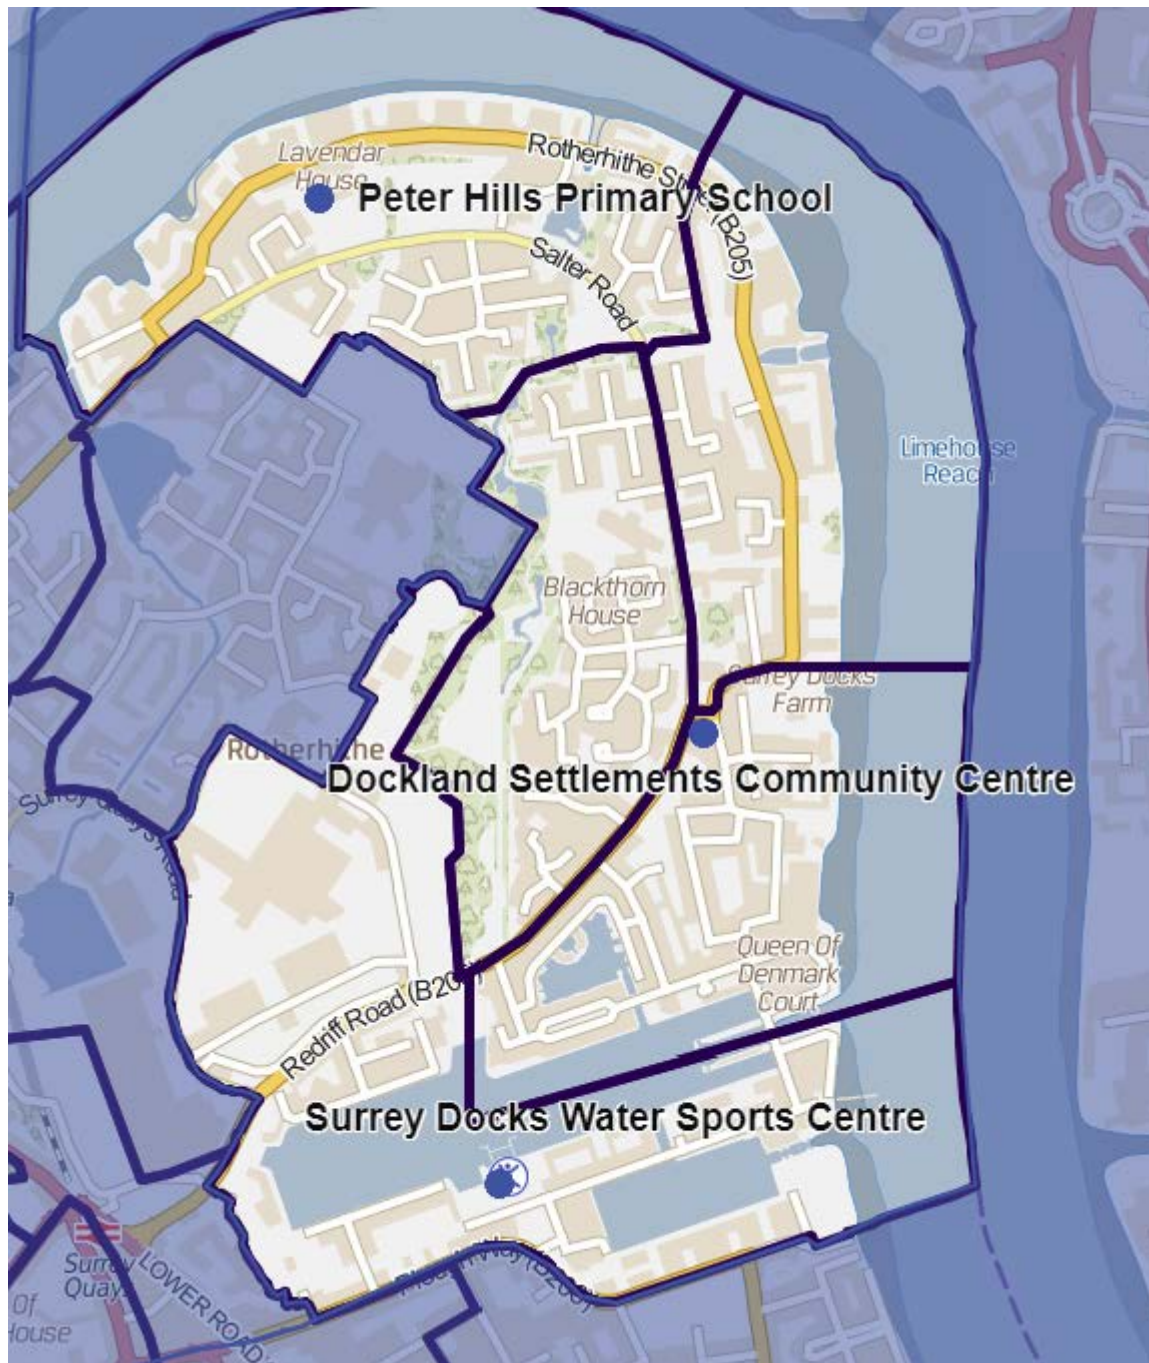

Surrey Docks

Surrey Docks	Address	Electorate	Status
Peter Hills Primary School	2 Beatson Walk, SE16 5ED	2,555	Existing
Dockland Settlements Community Centre (Triple)	400 Salter Road, Rotherhithe, London, SE16 5LJ	1392, 1164 & 1664	Existing
Surrey Docks Water Sports Centre	Rope Street, SE16 7SX	1,946	Existing