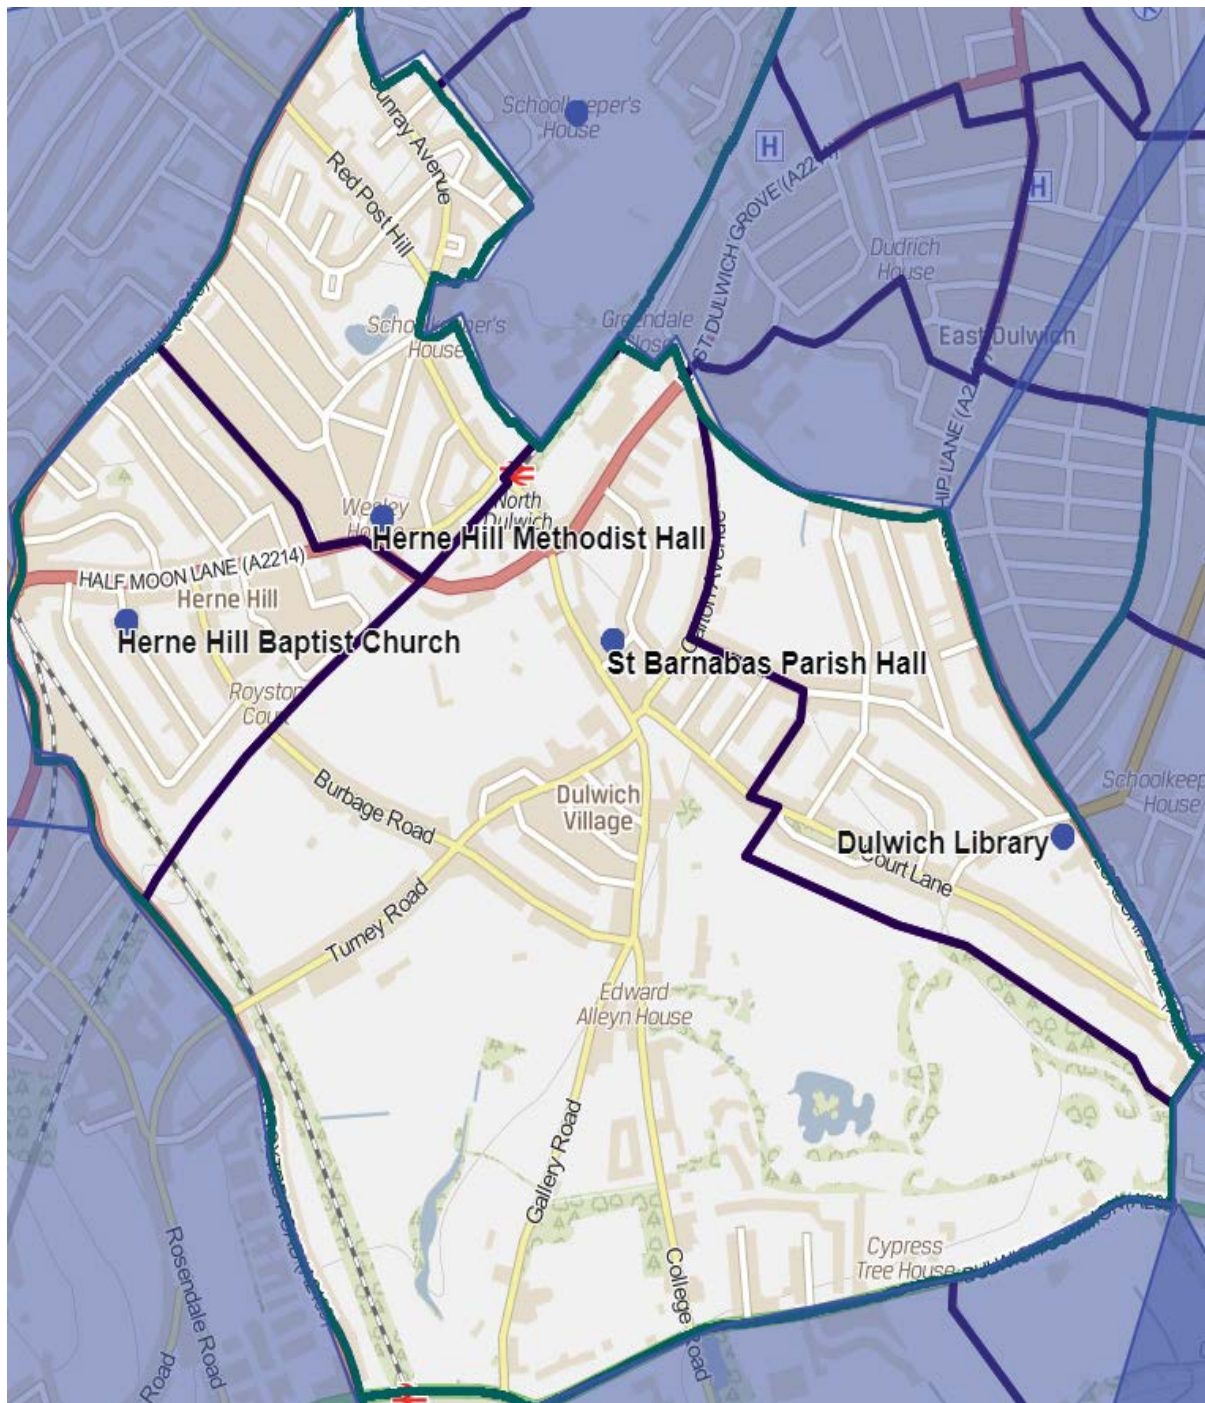

Dulwich Village

Dulwich Village	Address	Electorate	Status
Herne Hill Methodist Hall	Half Moon Lane, SE24 9JG	2,205	Existing
Herne Hill Baptist Church	Half Moon Lane, SE24 9HU	1,740	Existing
St Barnabas Parish Hall	23 Dulwich Village, SE21 7BT	2,217	Existing
Dulwich Library	368 Lordship Lane, SE22 8NB	1,598	Existing