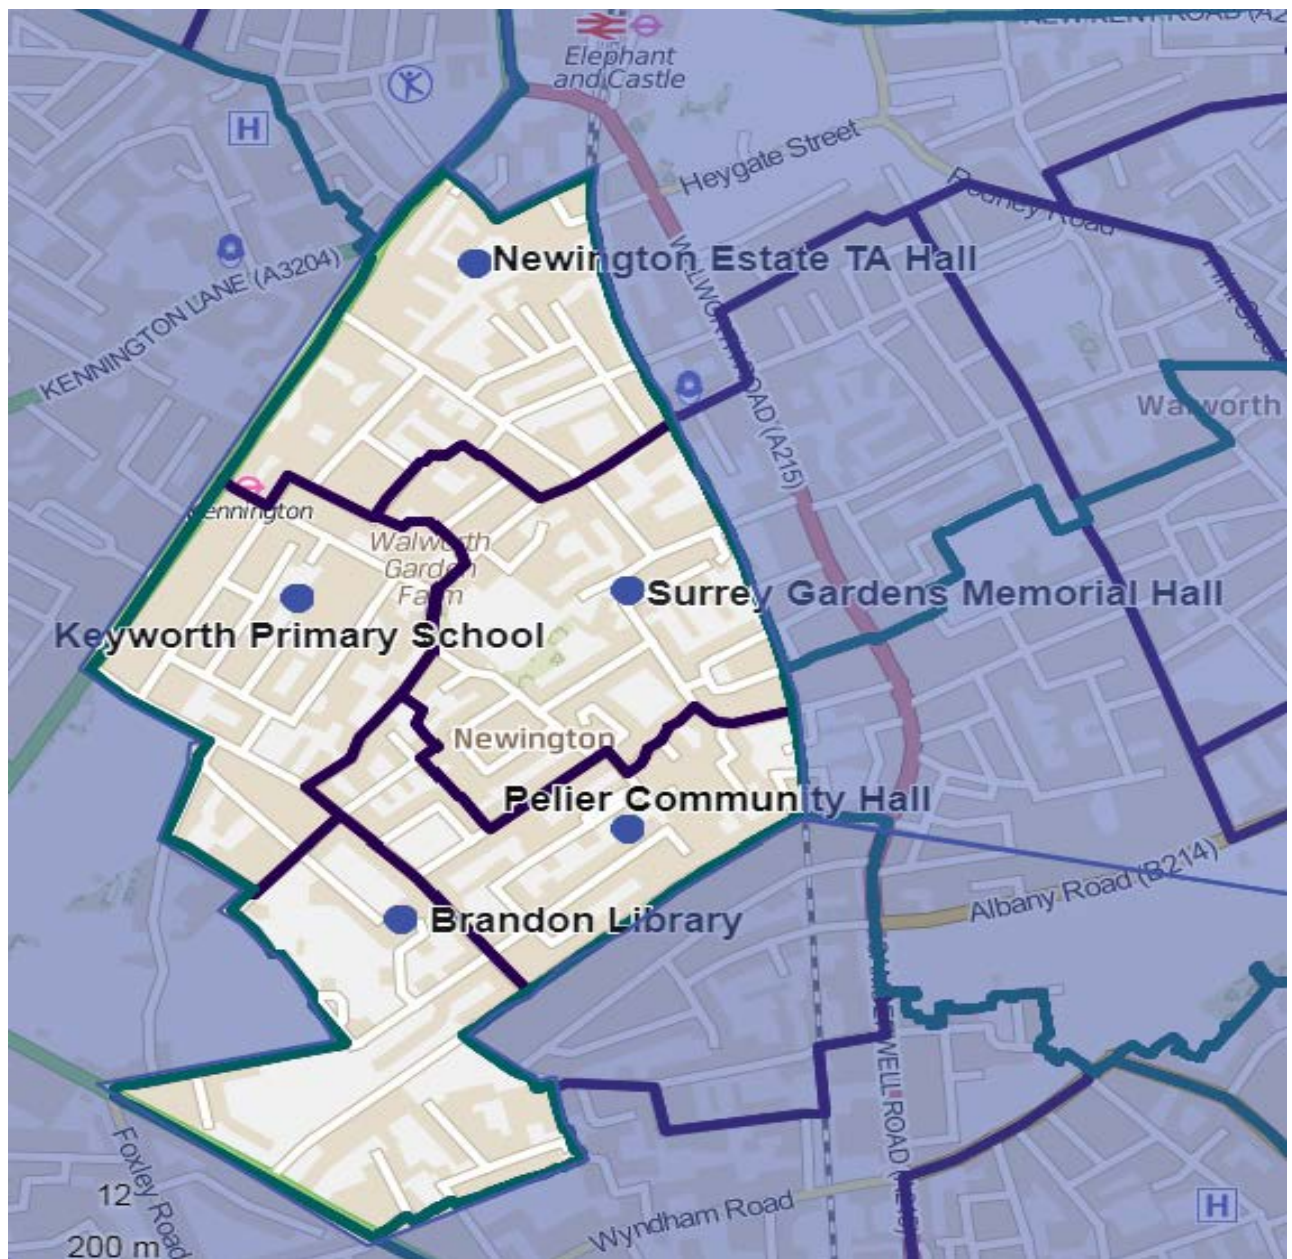

Newington

Newington	Address	Electorate	Status
Newington Estate TA Hall	77 Canterbury Place, SE17 3AD	2,426	Existing
Surrey Gardens Memorial Hall	Penrose Street, SE17 3DW	1,701	Existing
Keyworth Primary School	Fauce Street, SE17 3TR	1,981	Existing
Brandon Library	17 Maddock Way, London, SE17 3NH	2,280	Existing
Pelier Community Hall	19 Hillingdon Street, SE17 3UL	1,448	Existing