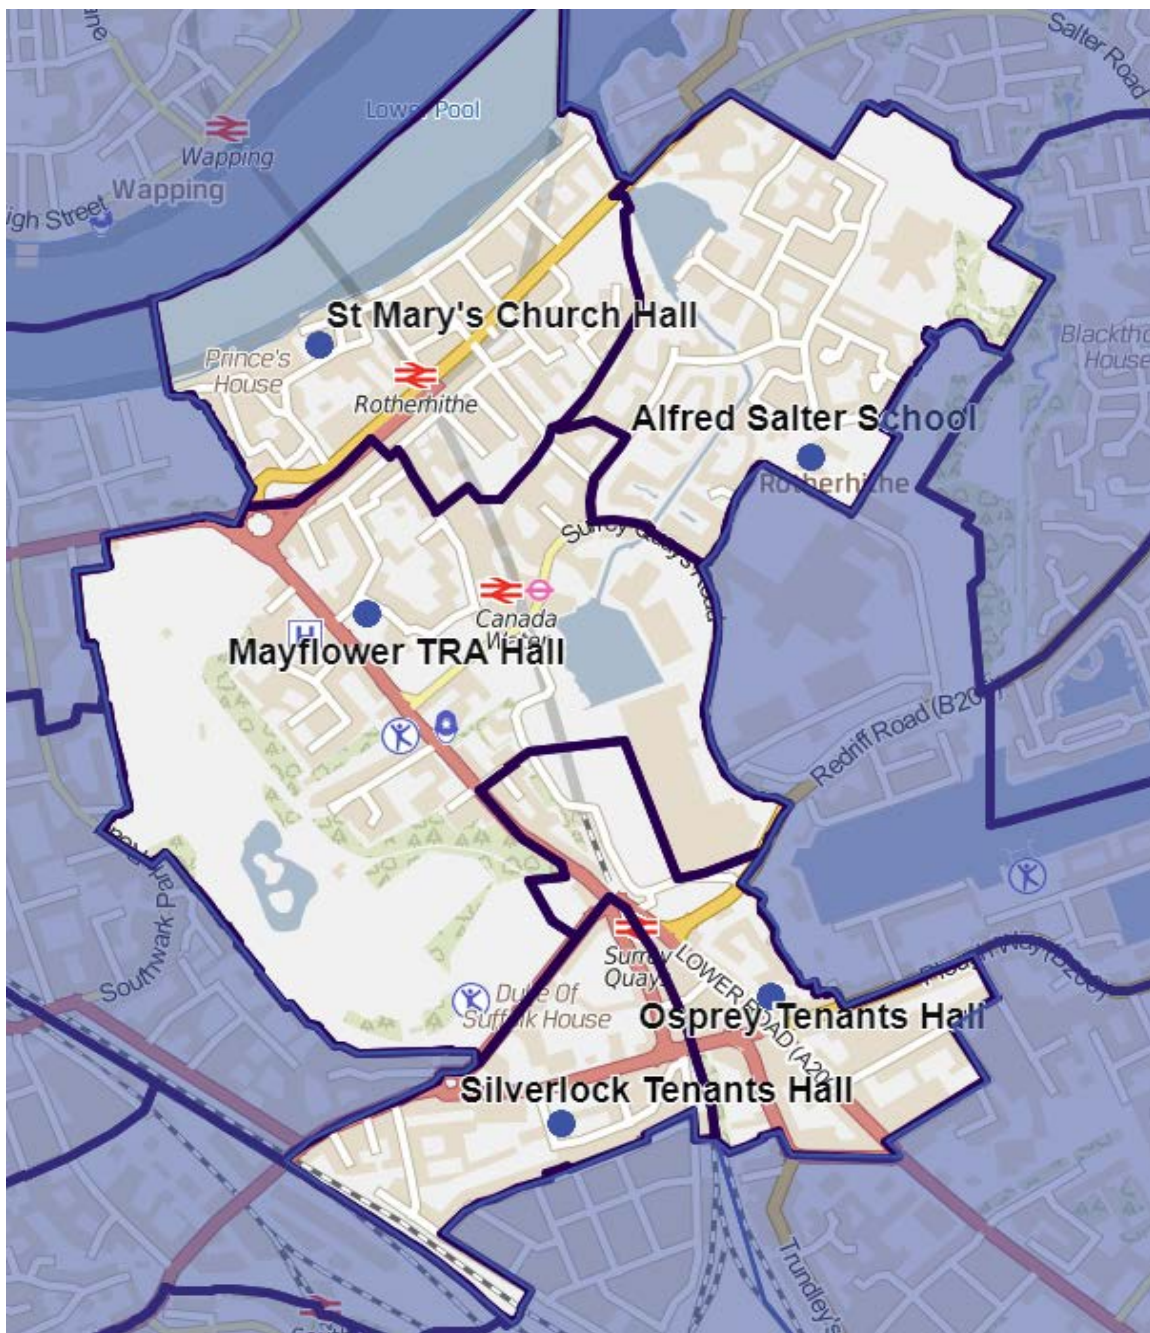

Rotherhithe

Rotherhithe	Address	Electorate	Status
St Mary's Church Hall	St Marychurch Street, SE16 4JE	2,223	Existing
Alfred Salter School	Quebec Way, London, SE16 7LP	2,251	Existing
Mayflower TRA Hall	Neptune Street, London, SE16 7JP	2,476	Existing
Silverlock Tenants Hall	Warndon Street, (Off Rotherhithe New Rd), SE16 2SB	1,906	Existing
Osprey Tenants Hall	Tawny Way, London, SE16 2NW	1,504	New