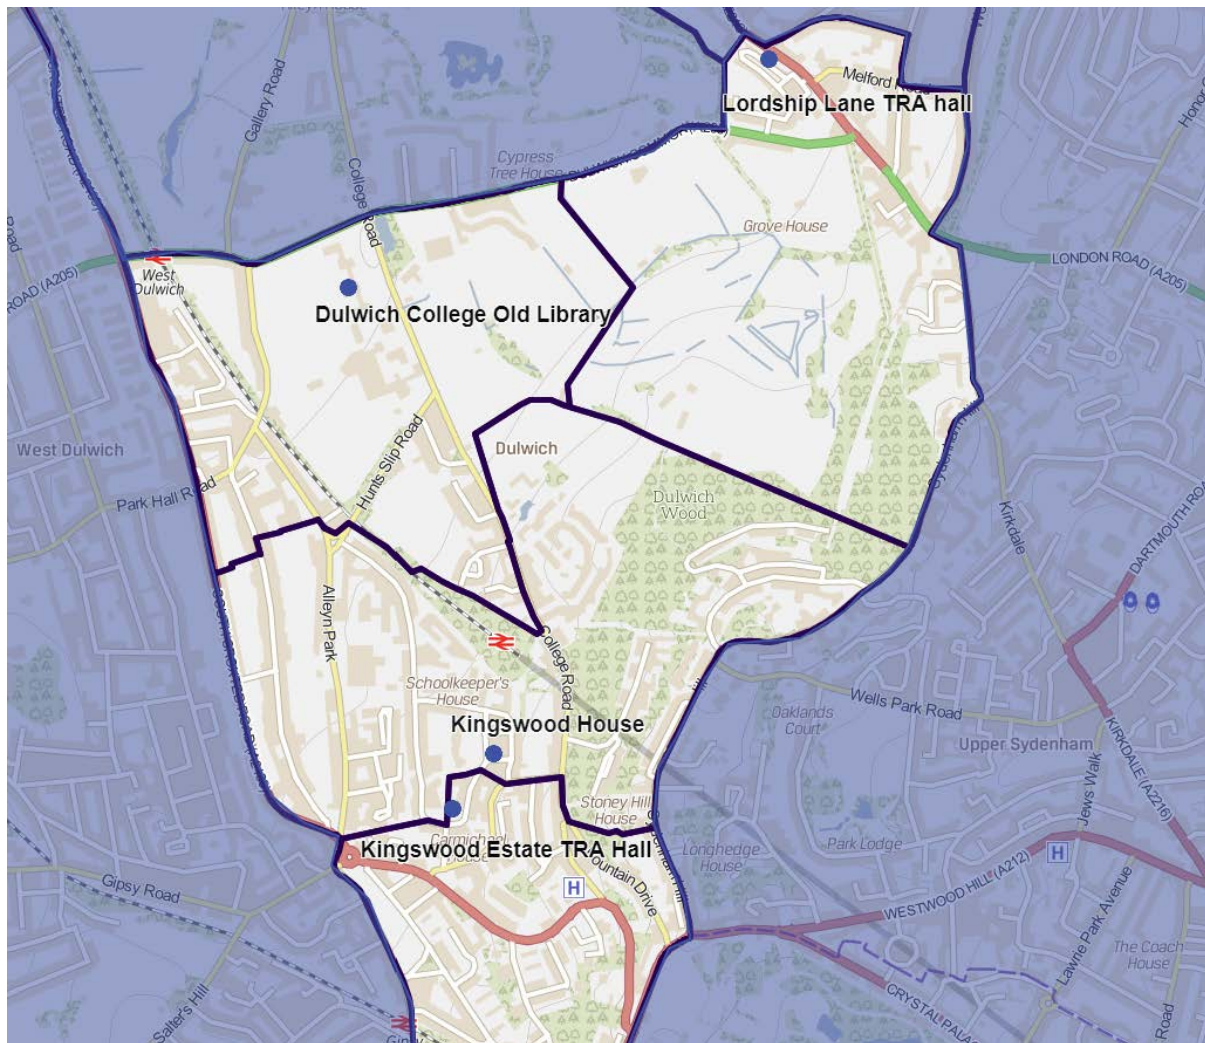

Dulwich Wood

Dulwich Wood	Address	Electorate	Status
Lordship Lane TRA Hall	Lordship Lane, SE22 8NZ	1,897	Existing
Kingswood House	Seeley Drive, SE21 8QR	2,127	Existing
Kingswood Estate TRA Hall	Telfer House, Seeley Drive, London, SE21 8QW	2,319	Existing
Dulwich College Old Library	Dulwich Common, SE21 7LD	1,029	Existing