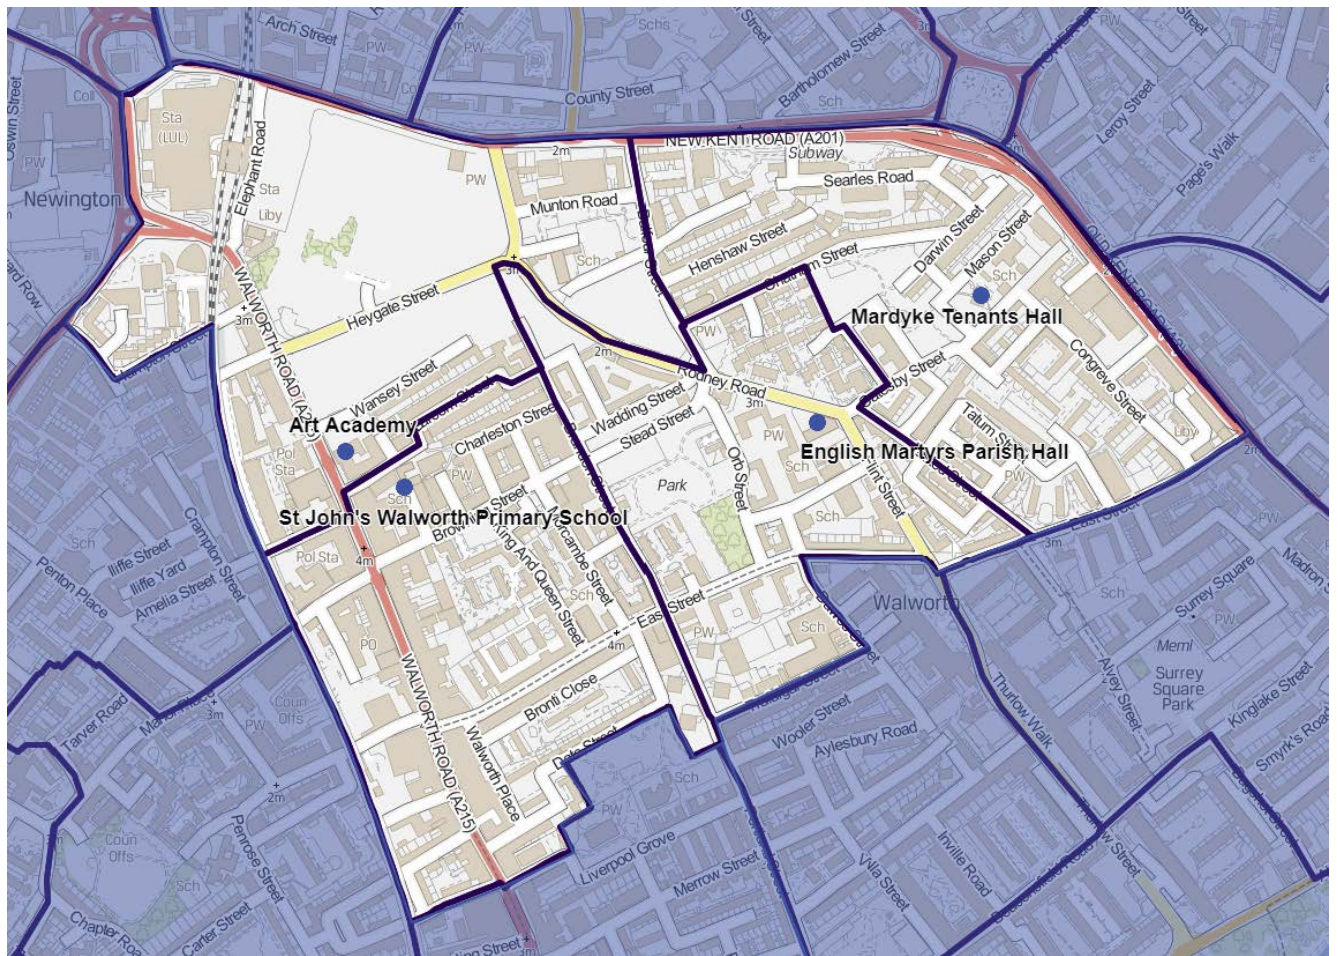

North Walworth

North Walworth	Address	Electorate	Status
Mardyke Tenants Hall	Mason Street, SE17 1HH	2,412	Existing
English Martyrs Parish Hall	Stead Street, Wadding St Entrance, SE17 1RA	1,723	Existing
St John`s Walworth C of E Primary School	Larcom Street, London, SE17 1NQ	2,388	Existing
Art Academy @ Former Newington Library	155 Walworth Road, London, SE17 1RS	1,810	New