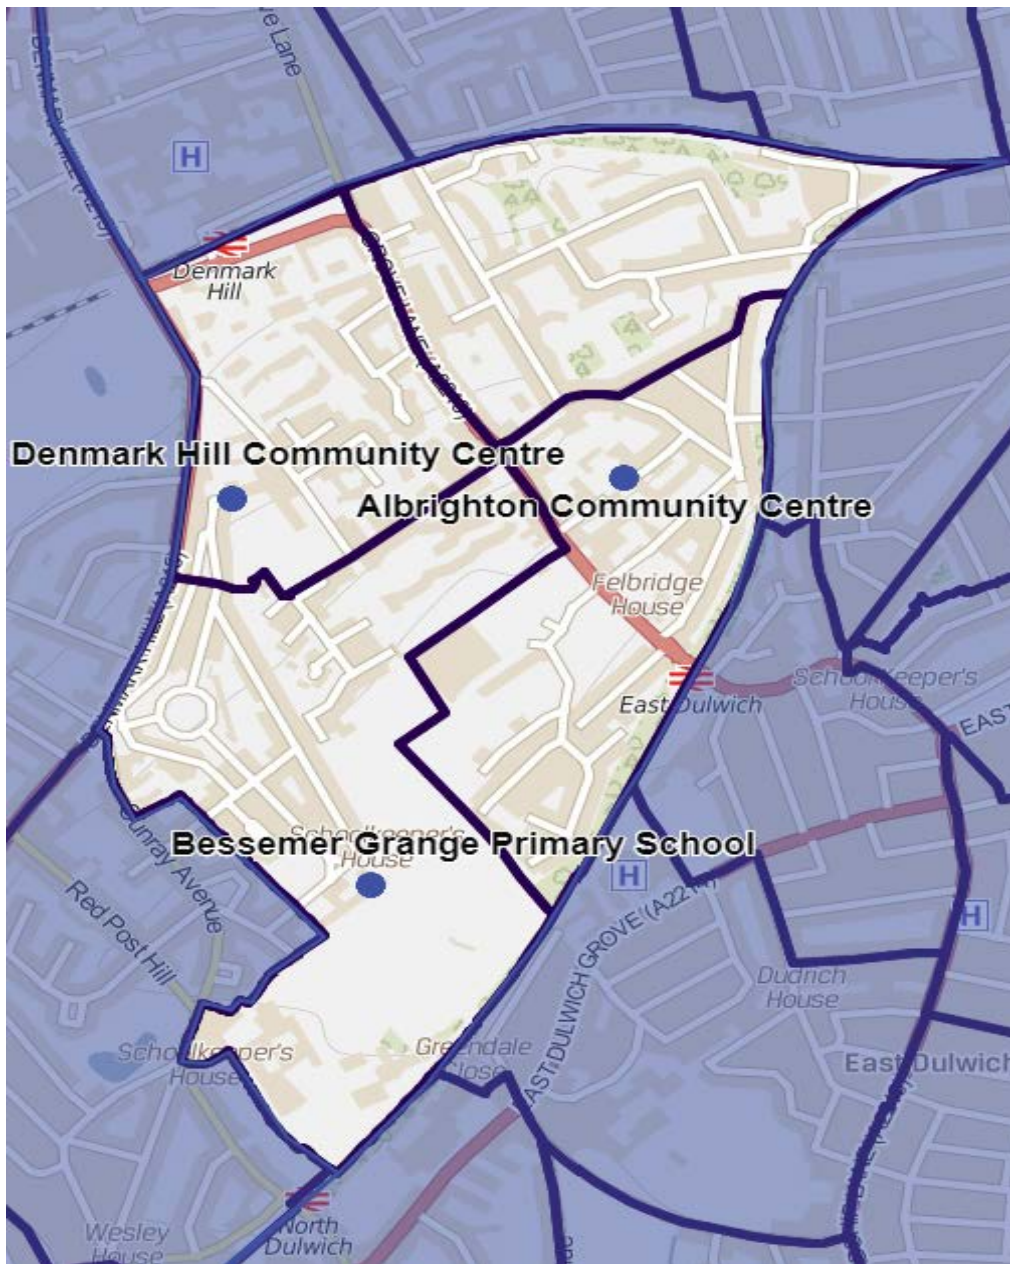

Champion Hill

Champion Hill	Address	Electorate	Status
Bessemer Grange Primary School	Dylways, London, SE5 8HP	1,779	Existing
Denmark Hill Community centre	Blanchdowne, Denmark Hill Estate, SE5 8HL	1,310	Existing
Albrighton Community Centre (Double)	37 Albrighton Road, East Dulwich, SE22 8AH	2,211 & 1,577	Existing