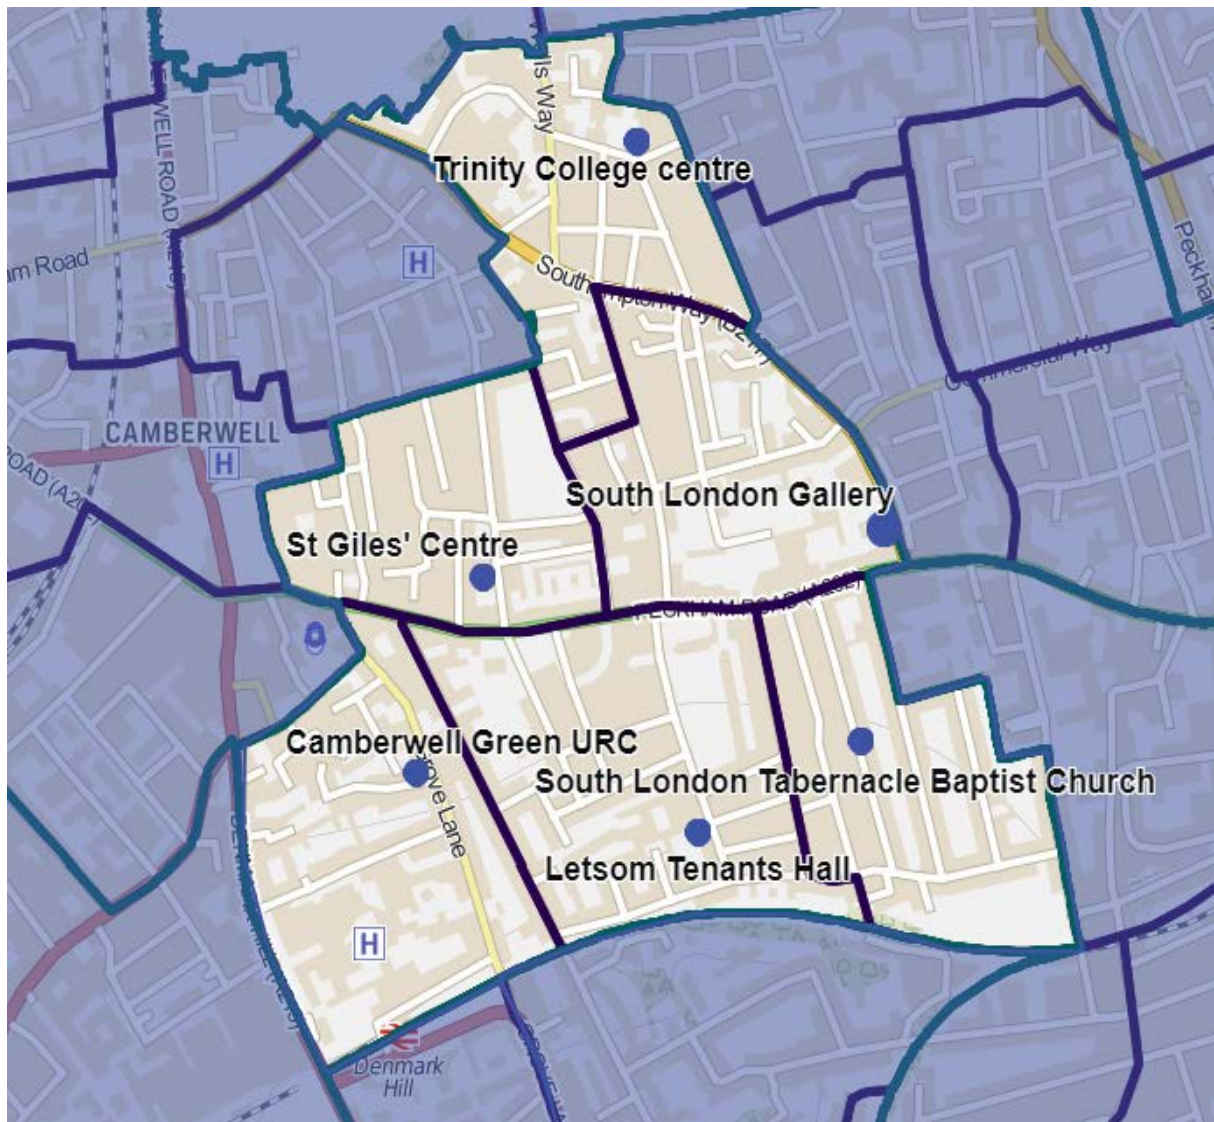

St Giles

St Giles	Address	Electorate	Status
St Giles' Centre	81 Camberwell Church Street, Camberwell, London, SE5 8RB	2,033	Existing
Camberwell Green URC	Entrance In Love Walk, Camberwell Green, SE5 8SN	1,162	Existing
Letsom Tenants Hall	114 Vestry Road, SE5 8PQ	2,554	Existing
South London Tabernacle Baptist Church	Welton Hall, Bushey Hill Road, SE5 8QG	1,764	Existing
South London Gallery (Clore Studio)	65-67 Peckham Road, London, SE5 8UH	1,947	Existing
Trinity College Centre	1 Newent Close, London, SE15 6EF	1,673	New