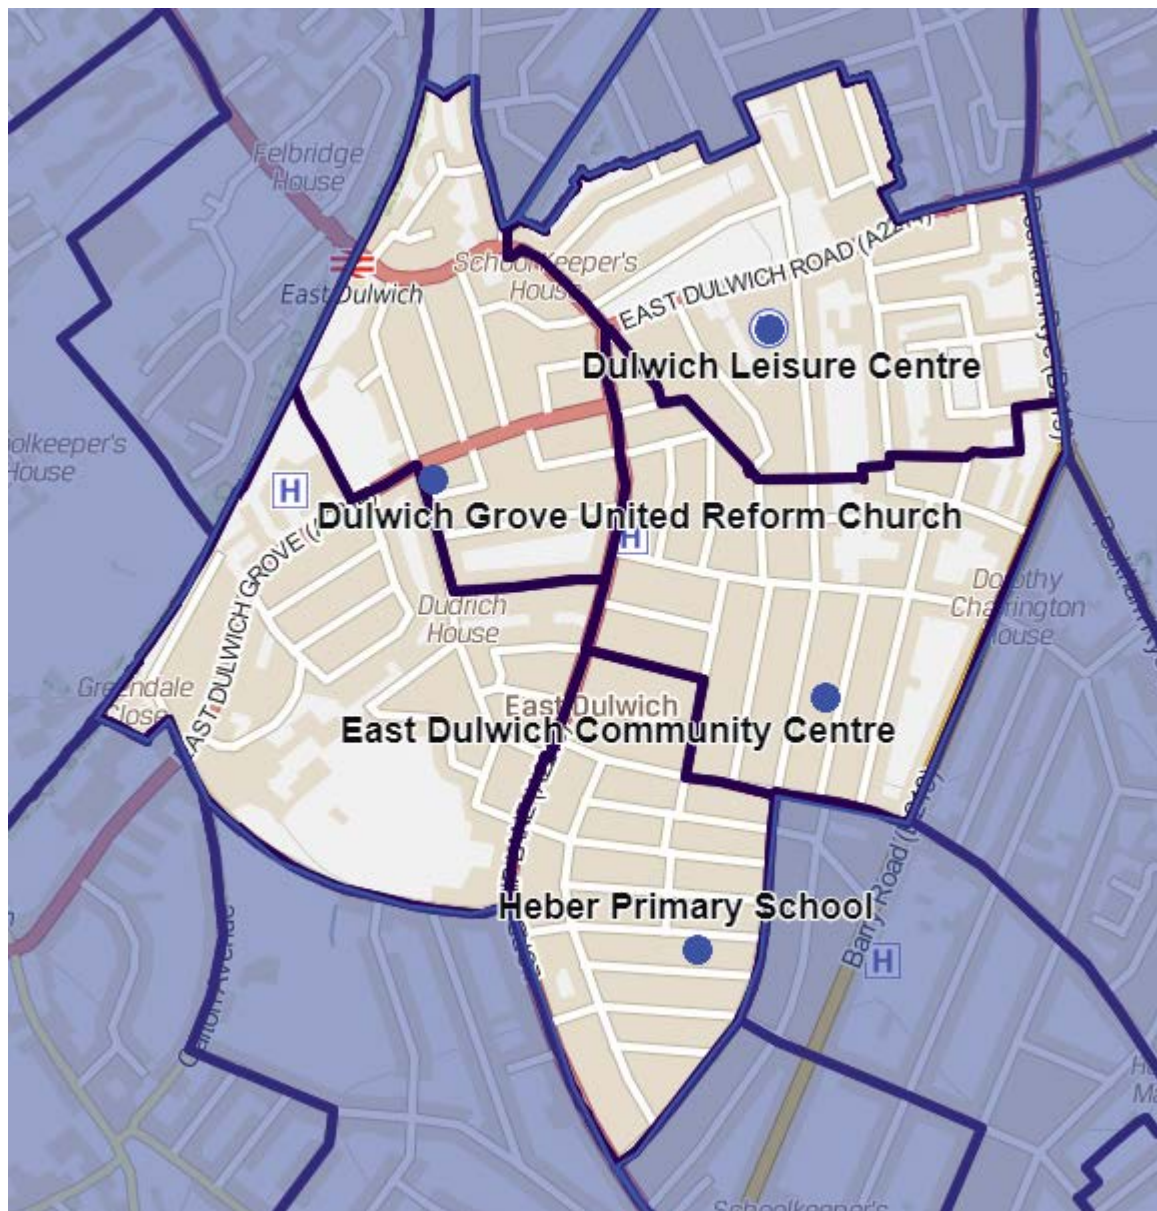

Dulwich Village

Dulwich Village	Address	Electorate	Status
Herne Hill Methodist Hall	Half Moon Lane, SE24 9JG	2,205	Existing
Herne Hill Baptist Church	Half Moon Lane, SE24 9HU	1,740	Existing
St Barnabas Parish Hall	23 Dulwich Village, SE21 7BT	2,217	Existing
Dulwich Library	368 Lordship Lane, SE22 8NB	1,598	Existing

Dulwich Wood

Dulwich Wood	Address	Electorate	Status
Lordship Lane TRA Hall	Lordship Lane, SE22 8NZ	1,897	Existing
Kingswood House	Seeley Drive, SE21 8QR	2,127	Existing
Kingswood Estate TRA Hall	Telfer House, Seeley Drive, London, SE21 8QW	2,319	Existing
Dulwich College Old Library	Dulwich Common, SE21 7LD	1,029	Existing

Goose Green

Goose Green	Address	Electorate	Status
Dulwich Leisure Centre	2b Crystal Palace Road, SE22 9HB	2,580	New
Dulwich Grove United Reformed Church (Double)	East Dulwich Grove, SE22 8RH	1,541 & 1,781	Existing
East Dulwich Community Centre	46-64 Darrell Road, SE22 9NL	2,448	Existing
Heber Primary School	Heber Road, SE22 9LA	1,934	Existing