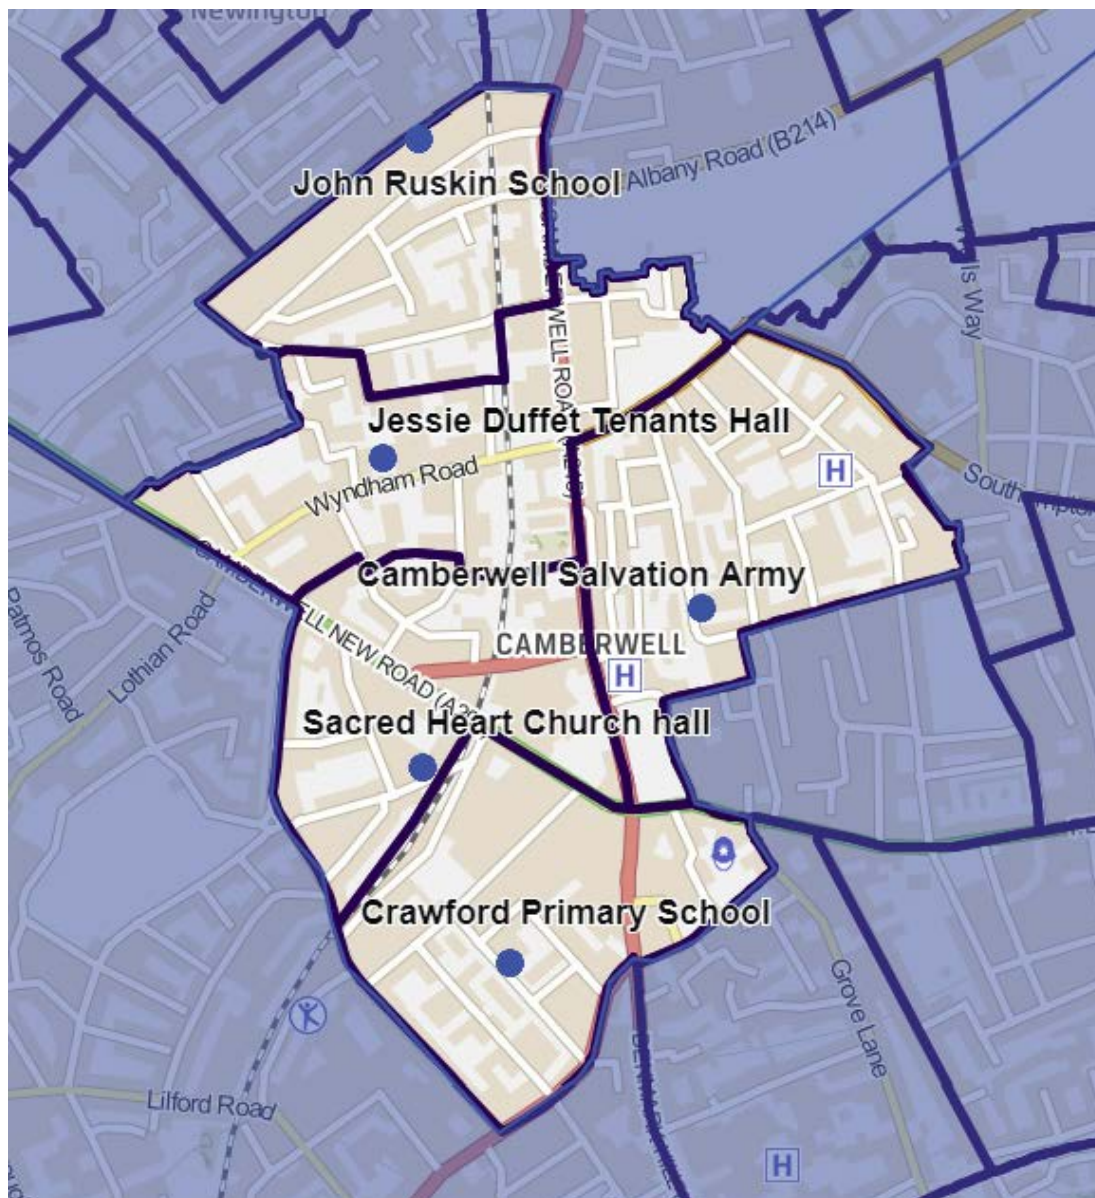

Camberwell Green

Camberwell Green	Address	Electorate	Status
Camberwell Salvation Army	105 Lomond Grove, London, SE5 7HG	2,450	Existing
Sacred Heart church Hall	2 Knatchbull Rd, Camberwell, London SE5 9QS	1,237	Existing
Jessie Duffett Tenants Hall	(Wyndham Hall), Wyndham Road, SE5 0UB	2,389	Existing
John Ruskin Primary School	John Ruskin Street, SE5 0PQ	1,615	Existing
Crawford Primary School	Crawford Road, SE5 9NF	1,993	Existing