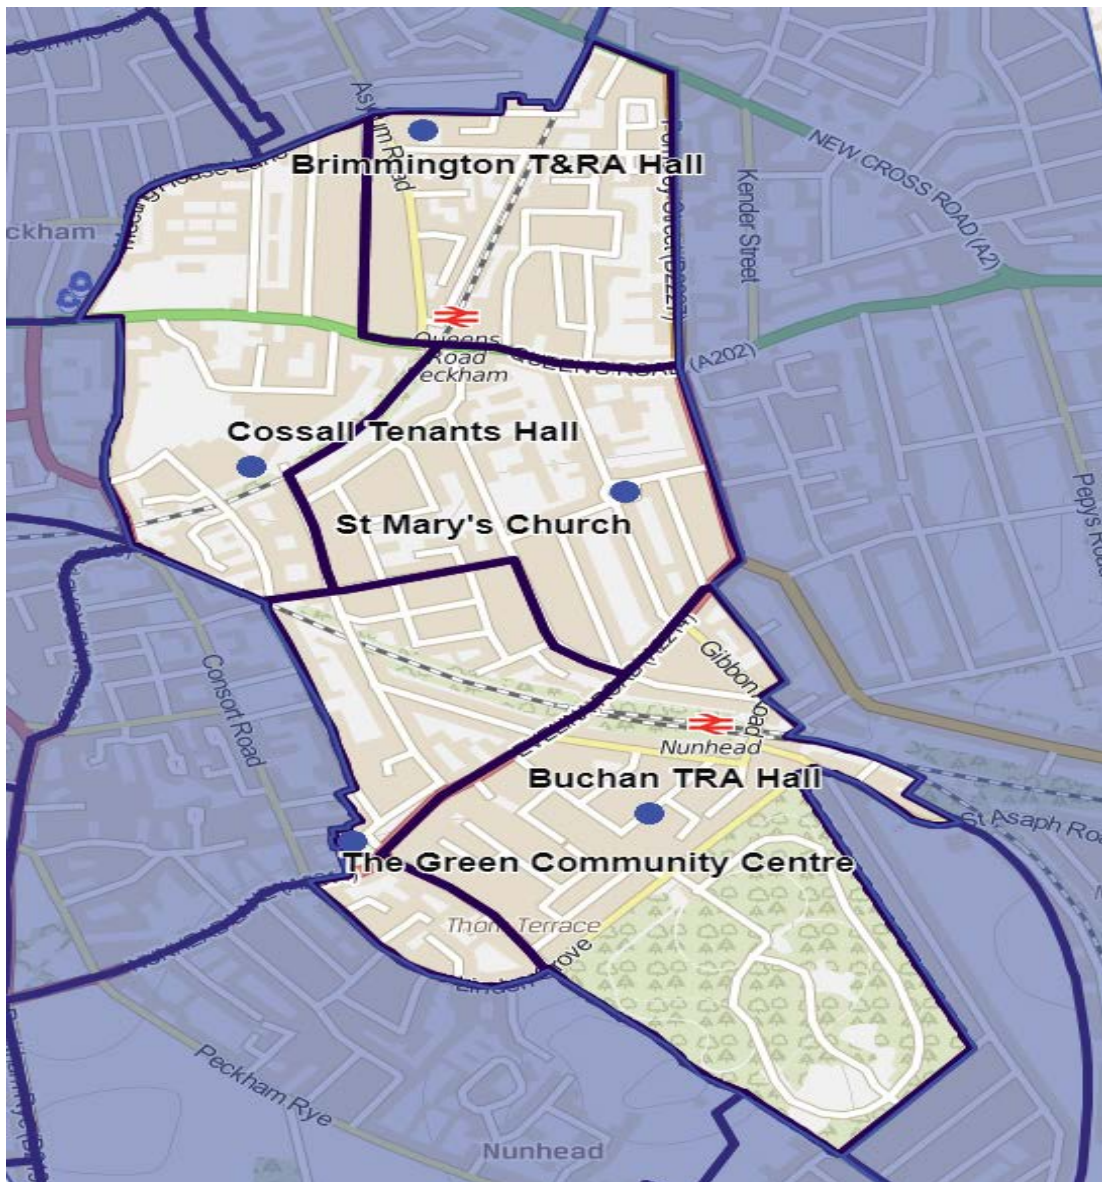

Nunhead & Queen's Road

Nunhead & Queen's Road	Address	Electorate	Status
Brimmington T&RA Hall	Brimmington Estate, 2 Culmore Road, SE15 2RQ	2,351	Existing
Cossall Tenants Hall	48 Mortlock Close, SE15 2QE	2,463	Existing
St Mary's Church and Community Centre	17 St Mary's Road, Peckham, SE15 2EA	2,216	Existing
Buchan TRA Hall	21 Buchan Road, London, SE15 3HQ	1,719	Existing
The Green Community Centre,	Nunhead Green, London SE15 3QQ	1,674	New