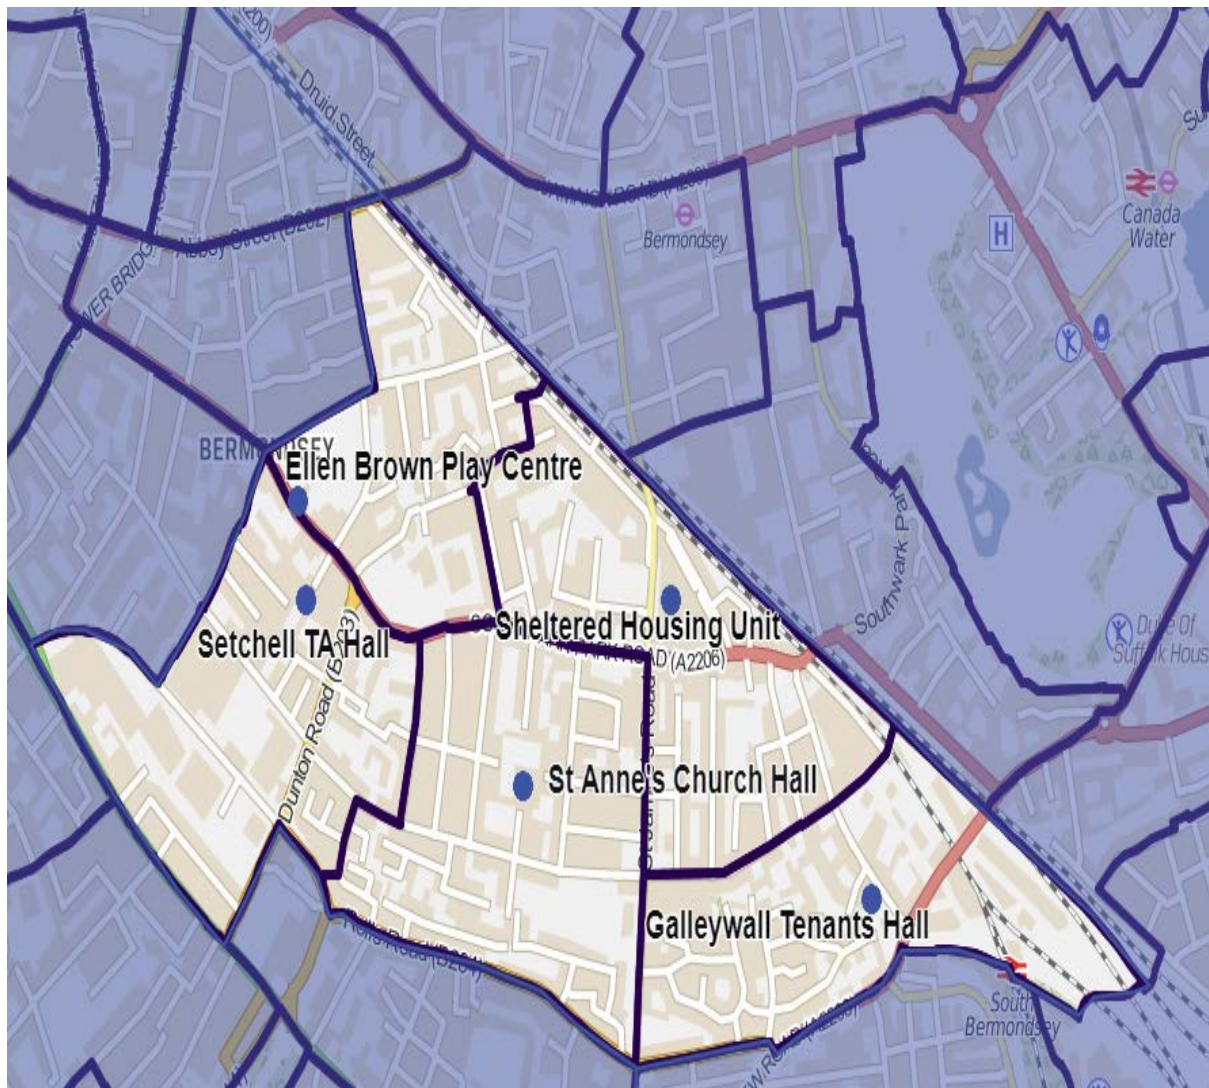

South Bermondsey

South Bermondsey	Address	Electorate	Status
Setchell TA Hall	Hazel Way, SE1 5TH	2,397	Existing
St Anne`s Church Hall	Thorburn Square, SE1 5QH	2,375	Existing
Sheltered Housing Unit	53 Rock Grove Way, London, SE16 3UB	2,361	Existing
Galleywall Tenants Hall	Galleywall Road, SE16 3PB	1,748	Existing
Ellen Brown Play Centre	145 Grange Road, London, SE1 3EU	2,024	Existing